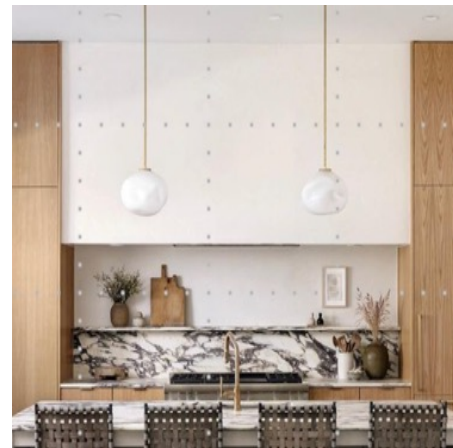

STONE RETURN & STEEL SHELF