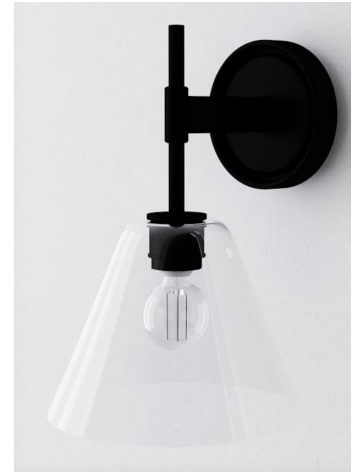

(2) SCONCES