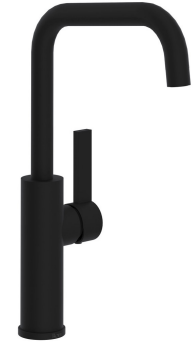

706 LOMA LINDA FINISHES

PORCH LIGHTS + FRONT DOOR + FOYER LIGHT

S

FRONT DOOR INSPIRATION

RAWLEY SCONCE

ASHER LARGE FLUSH MOUNT

STUDY + PRIMARY BEDROOM ENTRY

SINGLE DOOR W/ SIDE LIGHT
*4x PANEL
GLASS
*PRIMARY TO BE FROSTED

SACRAMENTO CHANDELIER

1 SITTING - LIVING RM
A6 SCALE: 1/4" = 1'-0"

TOUNGE AND GROOVE CEILING

KEY KITCHEN FIXTURES + FINISHES

COUNTERTOP & RETURN
BIANCO SUPERIORE

CABINET HARDWARE
ALTA PULL
MATTE BLACK

ISLAND PENDANTS
(x2)

FAUCET
ROHL MODERN LUX
MATTE BLACK

ISLAND CABINET COLOR
WHITE OAK

PERMIETER COLOR
SW SNOWBOUND

STONE RETURN & STEEL SHELF

SINK
KOHLER 44" PROLIFIC

KEY DINING LIGHTING

DINING ROOM

KEY BAR FIXTURES + FINISHES

COUNTERTOP
BIANCO SUPERIORE

BACKSPLASH
SMOKED MIRROR

DECORATIVE LIGHTING
ARROW FLUSHMOUNT

FAUCET
ROHL BAR TUARIO
MATTE BLACK

CABINET COLOR
SW6258 TRICORN BLACK

CABINET HARDWARE
ALTA PULL
MATTE BLACK

FLOATING SHELVES