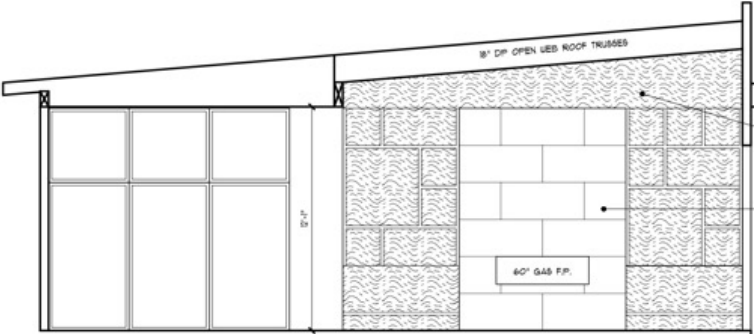

1 SITTING - LIVING RM
A6 SCALE: 1/4" = 1'-0"