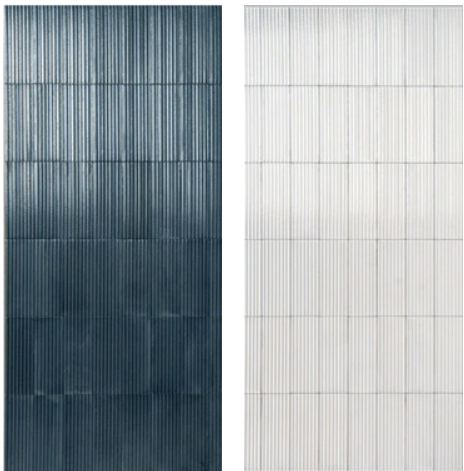

COUNTERTOP
VIA LACTEA

PLASTER
WALL COLOR

SHELVES
STEEL

PRIMARY BATH (BATH #1) FIXTURES + FINISHES

COUNTERTOP
OPAL WHITE

FLOORS + WALLS
ICEBERG
12x24

SCONCES

FAUCET
KOHLER PURIST
VIBRANT BRUSHED NICKEL

POWDER 1 (DOWNSTAIRS) FIXTURES + FINISHES

COUNTERTOP
OPULENT

FLOORS
WHITE LEUDERS TBD

CEILING LIGHT

FAUCET
WATERMARK LOFT
MATTE BLACK

WALLS
ALTERNATING NARUZZI RICE
3x8

CABINET HARDWARE
JASPER KNOB
FINISH: TBD