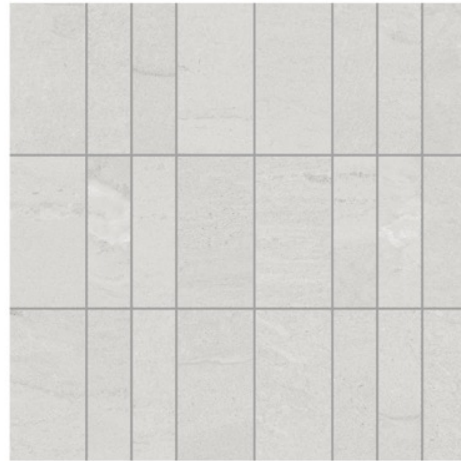

MIRROR
24x36
BLACK METAL

SINK
KOHLER VITREOUS

UTILITY FIXTURES + FINISHES

COUNTERTOP + 9" RETURN
OPULENT

FLOORS
WILSHIRE PEARL

DECORATIVE LIGHTING
AVA CHANDELIER

FAUCET
LUXART AERRO
BRUSHED NICKEL

CABINET
BLUE TBD
MOSCOW MIDNIGHT