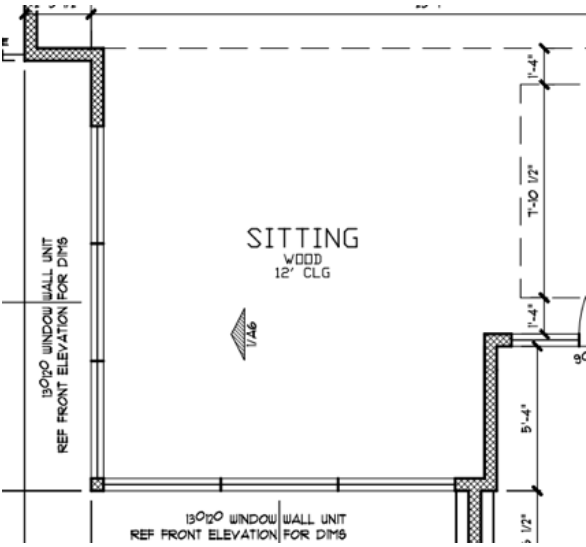

706 LOMA LINDA FINISHES

PORCH LIGHTS + FRONT DOOR + FOYER LIGHT

S

FRONT DOOR INSPIRATION

RAWLEY SCONCE

ASHER LARGE FLUSH MOUNT

STUDY + PRIMARY BEDROOM ENTRY

SINGLE DOOR W/ SIDE LIGHT
*4x PANEL
GLASS
*PRIMARY TO BE FROSTED