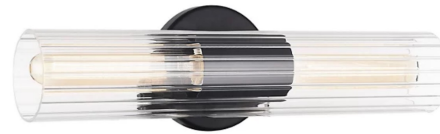

CABINET COLOR
SW6258 TRICORN BLACK

MIRROR
23x37
BLACK

SINK
KOHLER VOX

BATH 2 FIXTURES + FINISHES

COUNTERTOP
OPULENT

FLOORS
WILSHIRE PEARL
12x24

(2) SCONCES

FAUCET
LUXART AERRO
BRUSHED NICKEL

SHOWER SURROUND
CELINE GREIGE MATTE
2.5x12

CABINET HARDWARE
VERSA PULL
SATIN NICKEL

CABINET
LIGHT FRENCH GRAY
SW0055

MIRROR
24x36
BRUSHED NICKEL

SINK
KOHLER LADENA

BATH 3 FIXTURES + FINISHES

COUNTERTOP
OPULENT

FLOORS
WILSHIRE PEARL
12x24

(1) SCONCE

FAUCET
LUXART AERRO
BLACK

VANITY + TUB WALL
CELINE WHITE MATTE
2.5x12

CABINET HARDWARE
VERSA PULL
MATTE BLACK

CABINET
LIGHT FRENCH GRAY
SW0055

MIRROR
24x36
BLACK

SINK
KOHLER LADENA