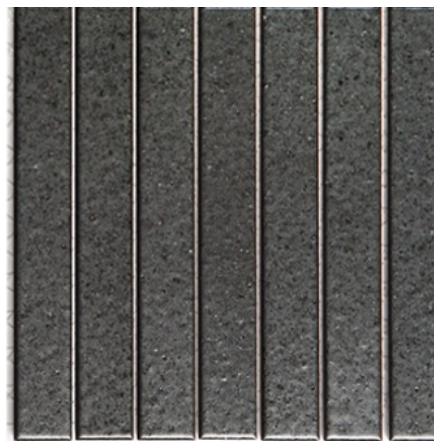

MIRRORS
24x36
BLACK

SINK
KOHLER LADENA

GAME ROOM BAR FINISHES

COUNTERTOP
OPULENT

CABINET HARDWARE
ALTA PULL
MATTE BLACK

FAUCET
LUXART AERRO
BRUSHED NICKEL

CABINET COLOR
SW6258 TRICORN BLACK

BACKSPLASH
HIT 97 ASUKA BLACK